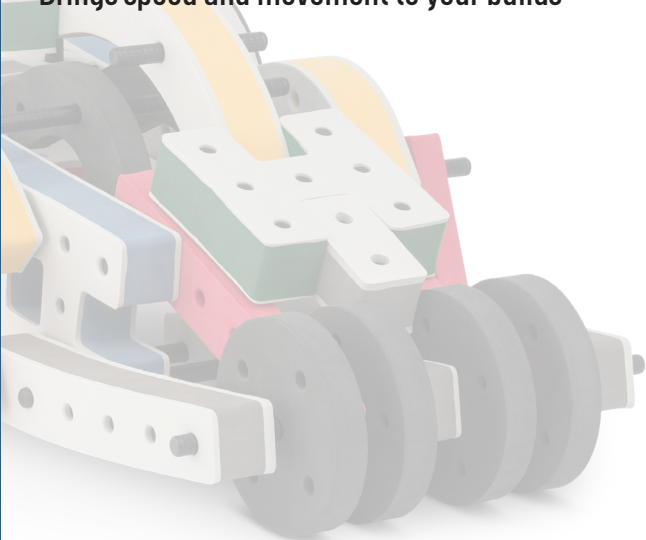

Bring life and emotions to your builds

BAKOBBA®

DESIGNED FOR ENDLESS PLAY

Parts for this build:

The Connector

Connect your BAKOBA with other building blocks

The Spinner

Brings speed and movement to your builds

Orange spinner only into blocks with bigger holes

The Eyes

Bring life and emotions to your builds

Turn the eyes in different directions to show different emotions

BAKOBBA®

DESIGNED FOR ENDLESS PLAY

Parts for this build:

The Connector

Connect your BAKOBA with other building blocks

The Spinner

Brings speed and movement to your builds

Orange spinner only into blocks with bigger holes

The Eyes

Bring life and emotions to your builds