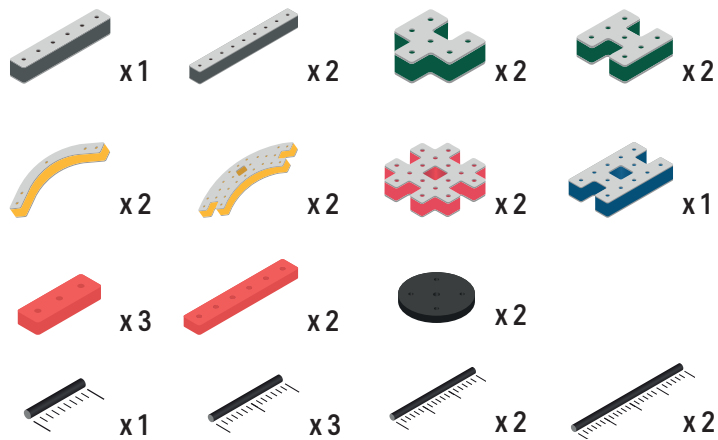

BAKØBA®

DESIGNED FOR ENDLESS PLAY

Parts for this build:

The Connector

Connect your BAKOBA with other building blocks

The Spinner

Brings speed and movement to your builds

Orange spinner only into blocks with bigger holes

The Eyes

Bring life and emotions to your builds

Turn the eyes in different directions to show different emotions

BAKOBBA®

DESIGNED FOR ENDLESS PLAY

Parts for this build:

The Connector

Connect your BAKOBA with other building blocks