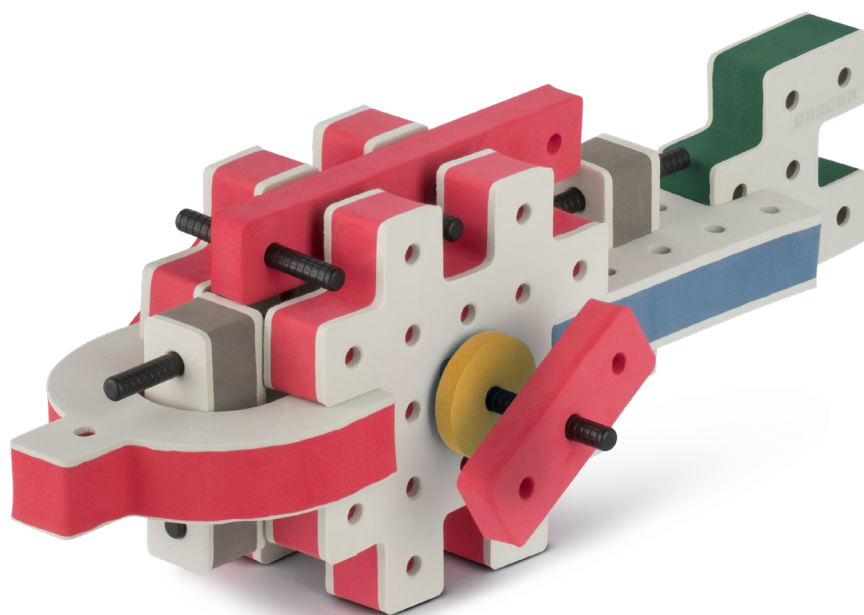

BAKOBA®

DESIGNED FOR ENDLESS PLAY