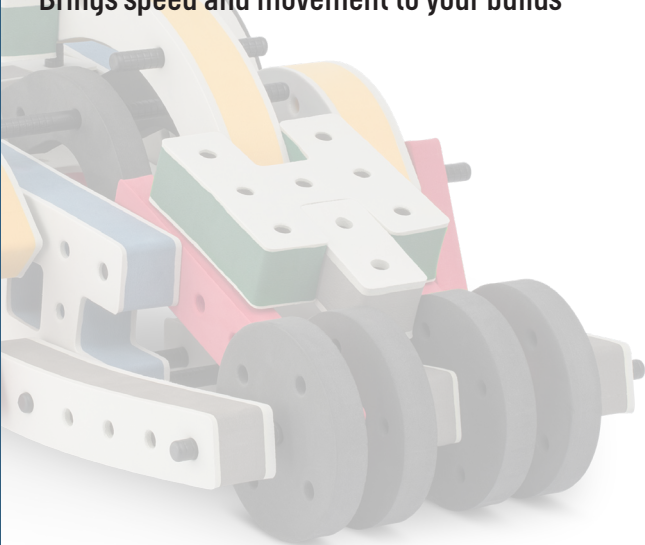

BAKOBA®

DESIGNED FOR ENDLESS PLAY

Parts for this build:

The Connector

Connect your BAKOBA with other building blocks

The Spinner

Brings speed and movement to your builds

Orange spinner only into blocks with bigger holes

The Eyes

Bring life and emotions to your builds

Turn the eyes in different directions to show different emotions

x1

25

26

The Connector

Connect your BAKOBA with other building blocks

The Spinner

Brings speed and movement to your builds

Orange spinner only into blocks with bigger holes

The Eyes

Bring life and emotions to your builds

Turn the eyes in different directions to show different emotions