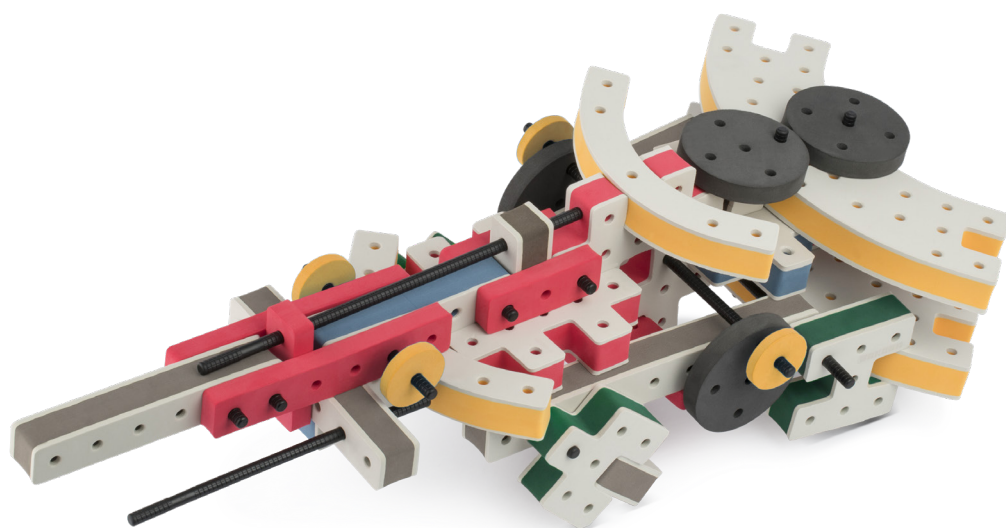

BAKOBA®

DESIGNED FOR ENDLESS PLAY

Parts for this build:

17

x1

18

x1

19

x2

44

The Connector

Connect your BAKOBA with other building blocks

The Spinner

Brings speed and movement to your builds

Orange spinner only into blocks with bigger holes

The Eyes