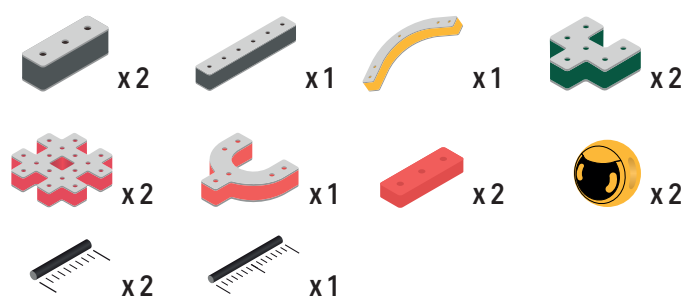

Bring life and emotions to your builds

BAKOBBA®

DESIGNED FOR ENDLESS PLAY

Parts for this build:

The Connector

Connect your BAKOBA with other building blocks

The Spinner

Brings speed and movement to your builds

Orange spinner only into blocks with bigger holes

The Eyes

Bring life and emotions to your builds

Turn the eyes in different directions to show different emotions

BAKOBBA®

DESIGNED FOR ENDLESS PLAY

Parts for this build:

The Connector

Connect your BAKOBA with other building blocks

The Spinner

Brings speed and movement to your builds

Orange spinner only into blocks with bigger holes

The Eyes

Bring life and emotions to your builds

BAKØBA®

DESIGNED FOR ENDLESS PLAY

Parts for this build:

The Connector

Connect your BAKOBA with other building blocks

The Spinner

Brings speed and movement to your builds

Orange spinner only into blocks with bigger holes