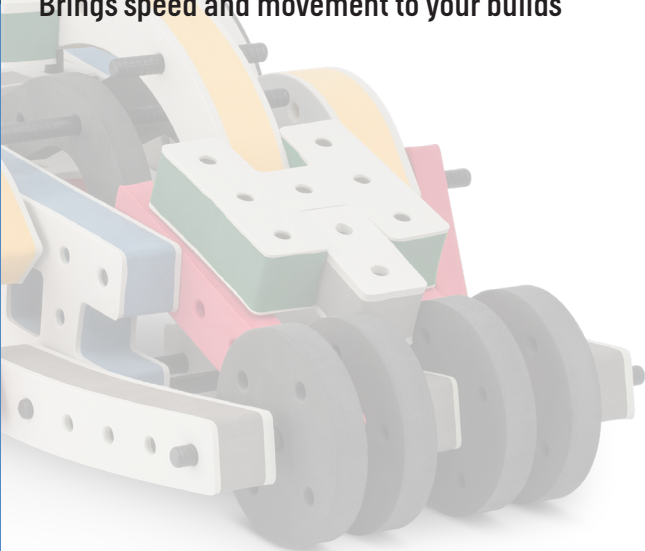

27

x2

28

The Connector
Connect your BAKOBA with other building blocks

BAKOBAB[®]

DESIGNED FOR ENDLESS PLAY

The Spinner

Brings speed and movement to your builds

Orange spinner only into blocks with bigger holes

The Eyes

Bring life and emotions to your builds

BAKOBA[®]

DESIGNED FOR ENDLESS PLAY

Parts for this build:

The Connector

Connect your BAKOBA with other building blocks