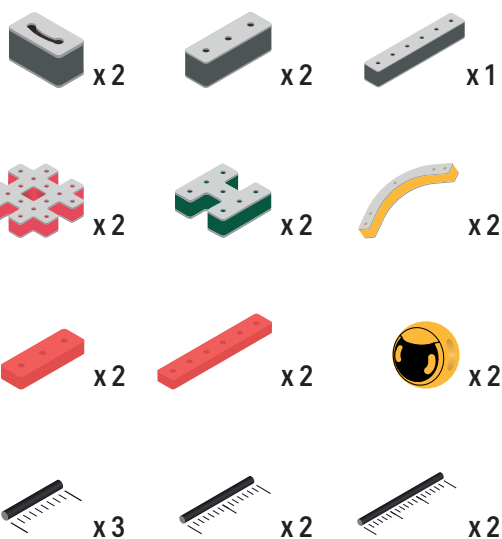

22

x1

23

The Connector

Connect your BAKOBA with other building blocks

The Spinner

Brings speed and movement to your builds

Orange spinner only into blocks with bigger holes

The Eyes

Bring life and emotions to your builds

Turn the eyes in different directions to show different emotions

BAKOBBA®

DESIGNED FOR ENDLESS PLAY

Parts for this build:

x2

1