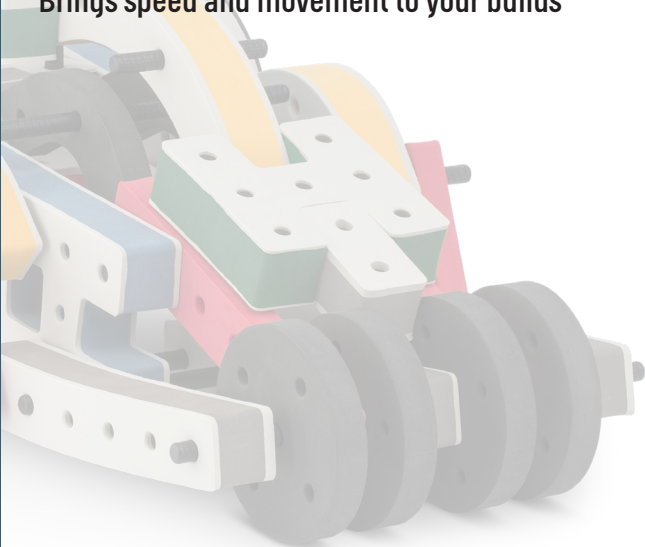

x2

44

The Connector

Connect your BAKOBA with other building blocks

The Spinner

Brings speed and movement to your builds

Orange spinner only into blocks with bigger holes

The Eyes