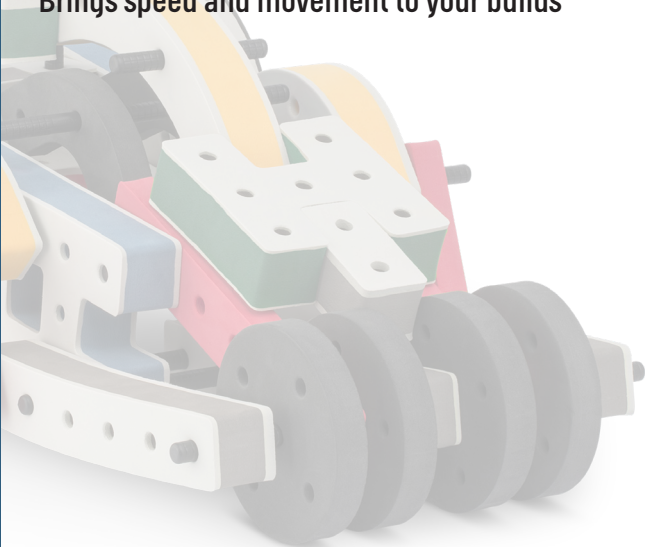

27

x2

28

The Connector
Connect your BAKOBA with other building blocks

BAKOBAB[®]

DESIGNED FOR ENDLESS PLAY

The Spinner

Brings speed and movement to your builds

Orange spinner only into blocks with bigger holes

The Eyes

Bring life and emotions to your builds

BAKOBA[®]

DESIGNED FOR ENDLESS PLAY

Parts for this build:

The Connector

Connect your BAKOBA with other building blocks

The Spinner

Brings speed and movement to your builds

Orange spinner only into blocks with bigger holes

The Eyes

Bring life and emotions to your builds

Turn the eyes in different directions to show different emotions