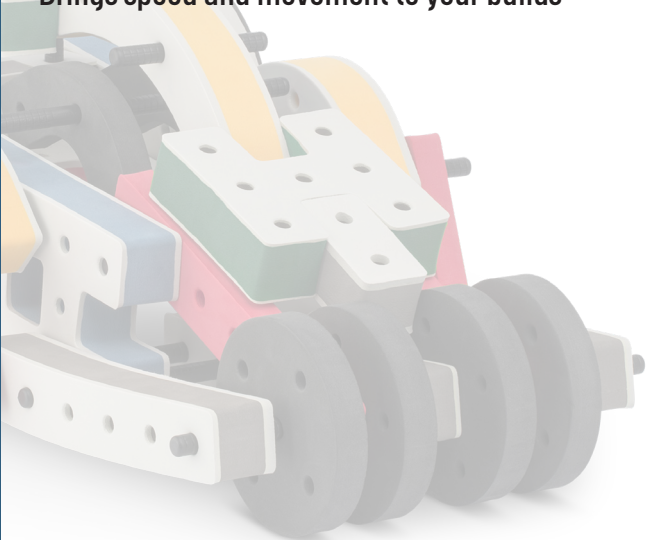

22

x1

23

The Connector

Connect your BAKOBA with other building blocks

The Spinner

Brings speed and movement to your builds

Orange spinner only into blocks with bigger holes