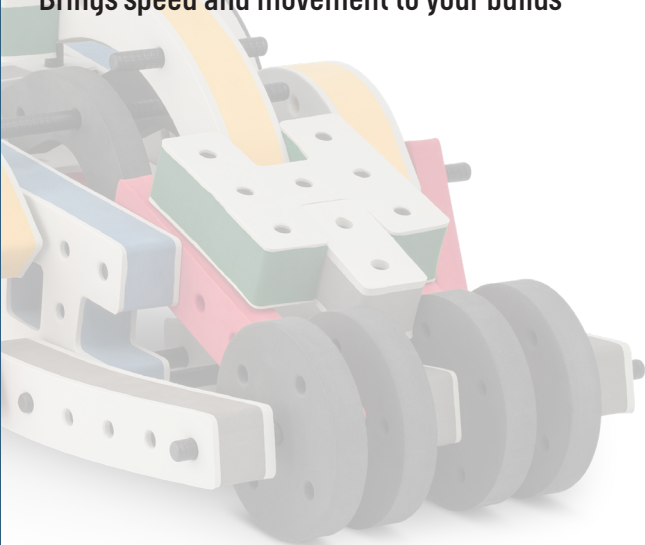

The Spinner

Brings speed and movement to your builds

Orange spinner only into blocks with bigger holes

The Eyes

Bring life and emotions to your builds

Turn the eyes in different directions to show different emotions

BAKOBA®

DESIGNED FOR ENDLESS PLAY

Parts for this build:

The Connector

Connect your BAKOBA with other building blocks

The Spinner

Brings speed and movement to your builds

Orange spinner only into blocks with bigger holes