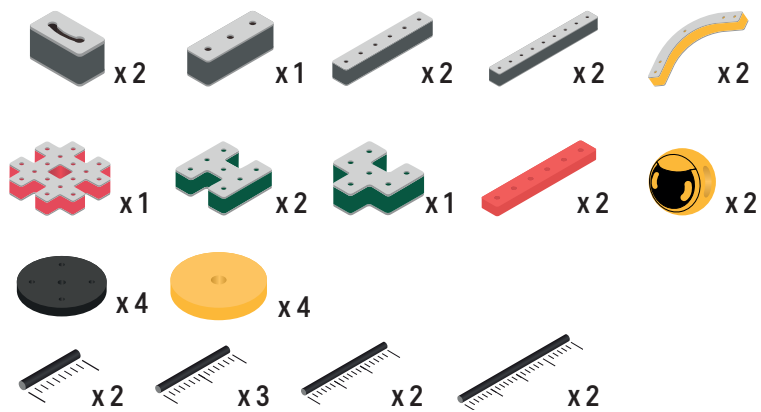

27

x2

28

The Connector
Connect your BAKOBA with other building blocks

BAKOBAB[®]

DESIGNED FOR ENDLESS PLAY

The Spinner

Brings speed and movement to your builds

Orange spinner only into blocks with bigger holes

The Eyes

Bring life and emotions to your builds

BAKOBA[®]

DESIGNED FOR ENDLESS PLAY

Parts for this build:

The Connector

Connect your BAKOBA with other building blocks

The Spinner

Brings speed and movement to your builds

Orange spinner only into blocks with bigger holes

The Eyes

Bring life and emotions to your builds

Turn the eyes in different directions to show different emotions

BAKOBA®

DESIGNED FOR ENDLESS PLAY

Parts for this build:

The Connector

Connect your BAKOBA with other building blocks

The Spinner

Brings speed and movement to your builds

Orange spinner only into blocks with bigger holes