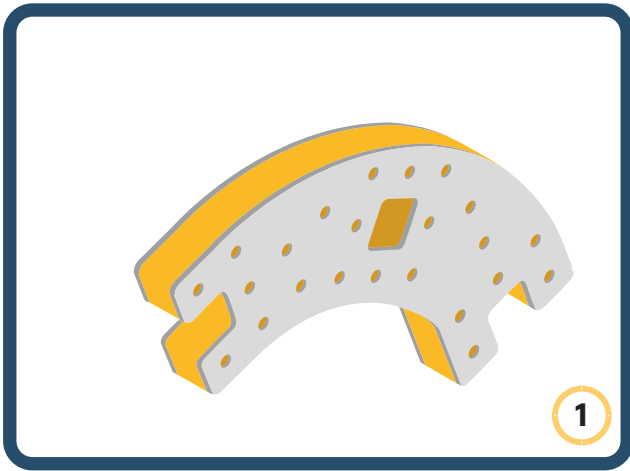

The Spinner

Brings speed and movement to your builds

Orange spinner only into blocks with bigger holes

The Eyes

Bring life and emotions to your builds

Turn the eyes in different directions to show different emotions

BAKOBA®

DESIGNED FOR ENDLESS PLAY

Parts for this build:

The Connector

Connect your BAKOBA with other building blocks

The Spinner

Brings speed and movement to your builds

Orange spinner only into blocks with bigger holes