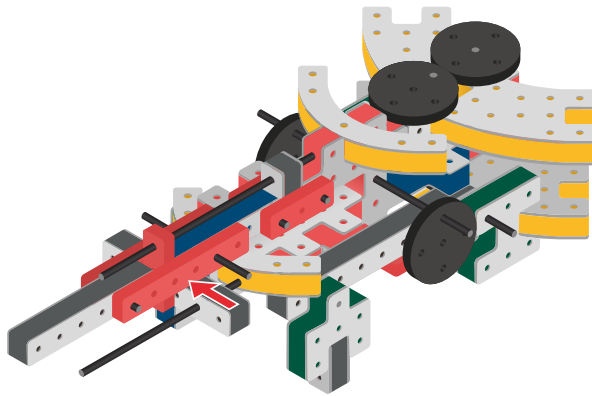

x1

24

x1

41

x1

42

x2

43

x2

44

The Connector

Connect your BAKOBA with other building blocks

The Spinner

Brings speed and movement to your builds

Orange spinner only into blocks with bigger holes

The Eyes