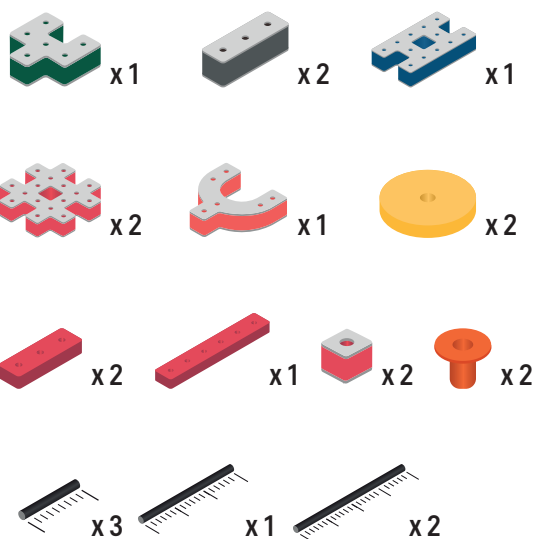

x2

44

The Connector

Connect your BAKOBA with other building blocks

The Spinner

Brings speed and movement to your builds

Orange spinner only into blocks with bigger holes

The Eyes

Bring life and emotions to your builds

Turn the eyes in different directions to show different emotions

BAKOBA®

DESIGNED FOR ENDLESS PLAY

Parts for this build:

1

2

3

4

5

6

7

8

x1

17

x1