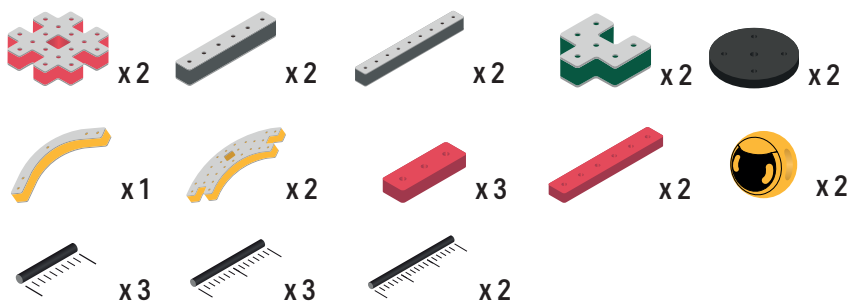

BAKØBA®

DESIGNED FOR ENDLESS PLAY

Parts for this build:

The Connector

Connect your BAKOBA with other building blocks

The Spinner

Brings speed and movement to your builds

Orange spinner only into blocks with bigger holes

The Eyes

Bring life and emotions to your builds

Turn the eyes in different directions to show different emotions

BAKOBBA®

DESIGNED FOR ENDLESS PLAY

Parts for this build:

The Connector

Connect your BAKOBA with other building blocks

The Spinner

Brings speed and movement to your builds

Orange spinner only into blocks with bigger holes

The Eyes

Bring life and emotions to your builds

Turn the eyes in different directions to show different emotions

BAKOBA®

DESIGNED FOR ENDLESS PLAY

Parts for this build:

The Connector

Connect your BAKOBA with other building blocks

The Spinner

Brings speed and movement to your builds

Orange spinner only into blocks with bigger holes